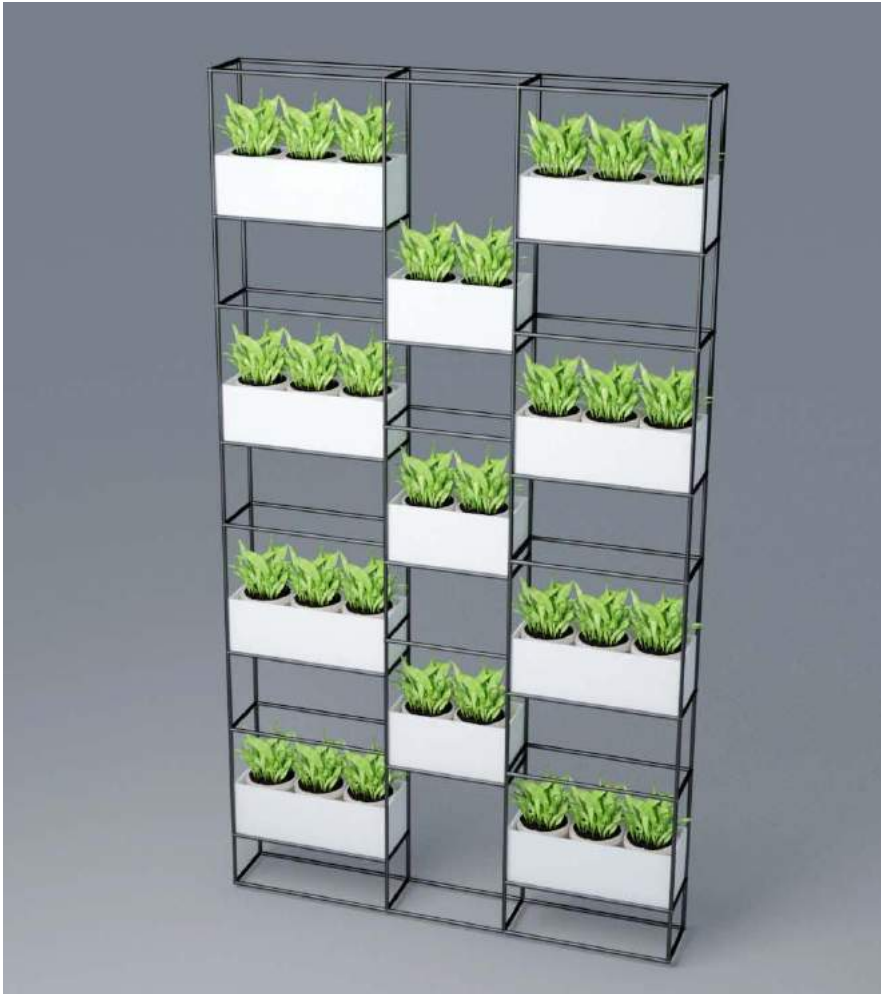

GREEN PRATITIONS TYPE 1

GREEN PARTITION

Product Dimensions:

- Rod – 16 mm
- Rectangle (Horizontal) – 55" x 25"
- Rectangle (Vertical) – 21" x 55"

Frame Colour – Any Colour

Billing done on per unit