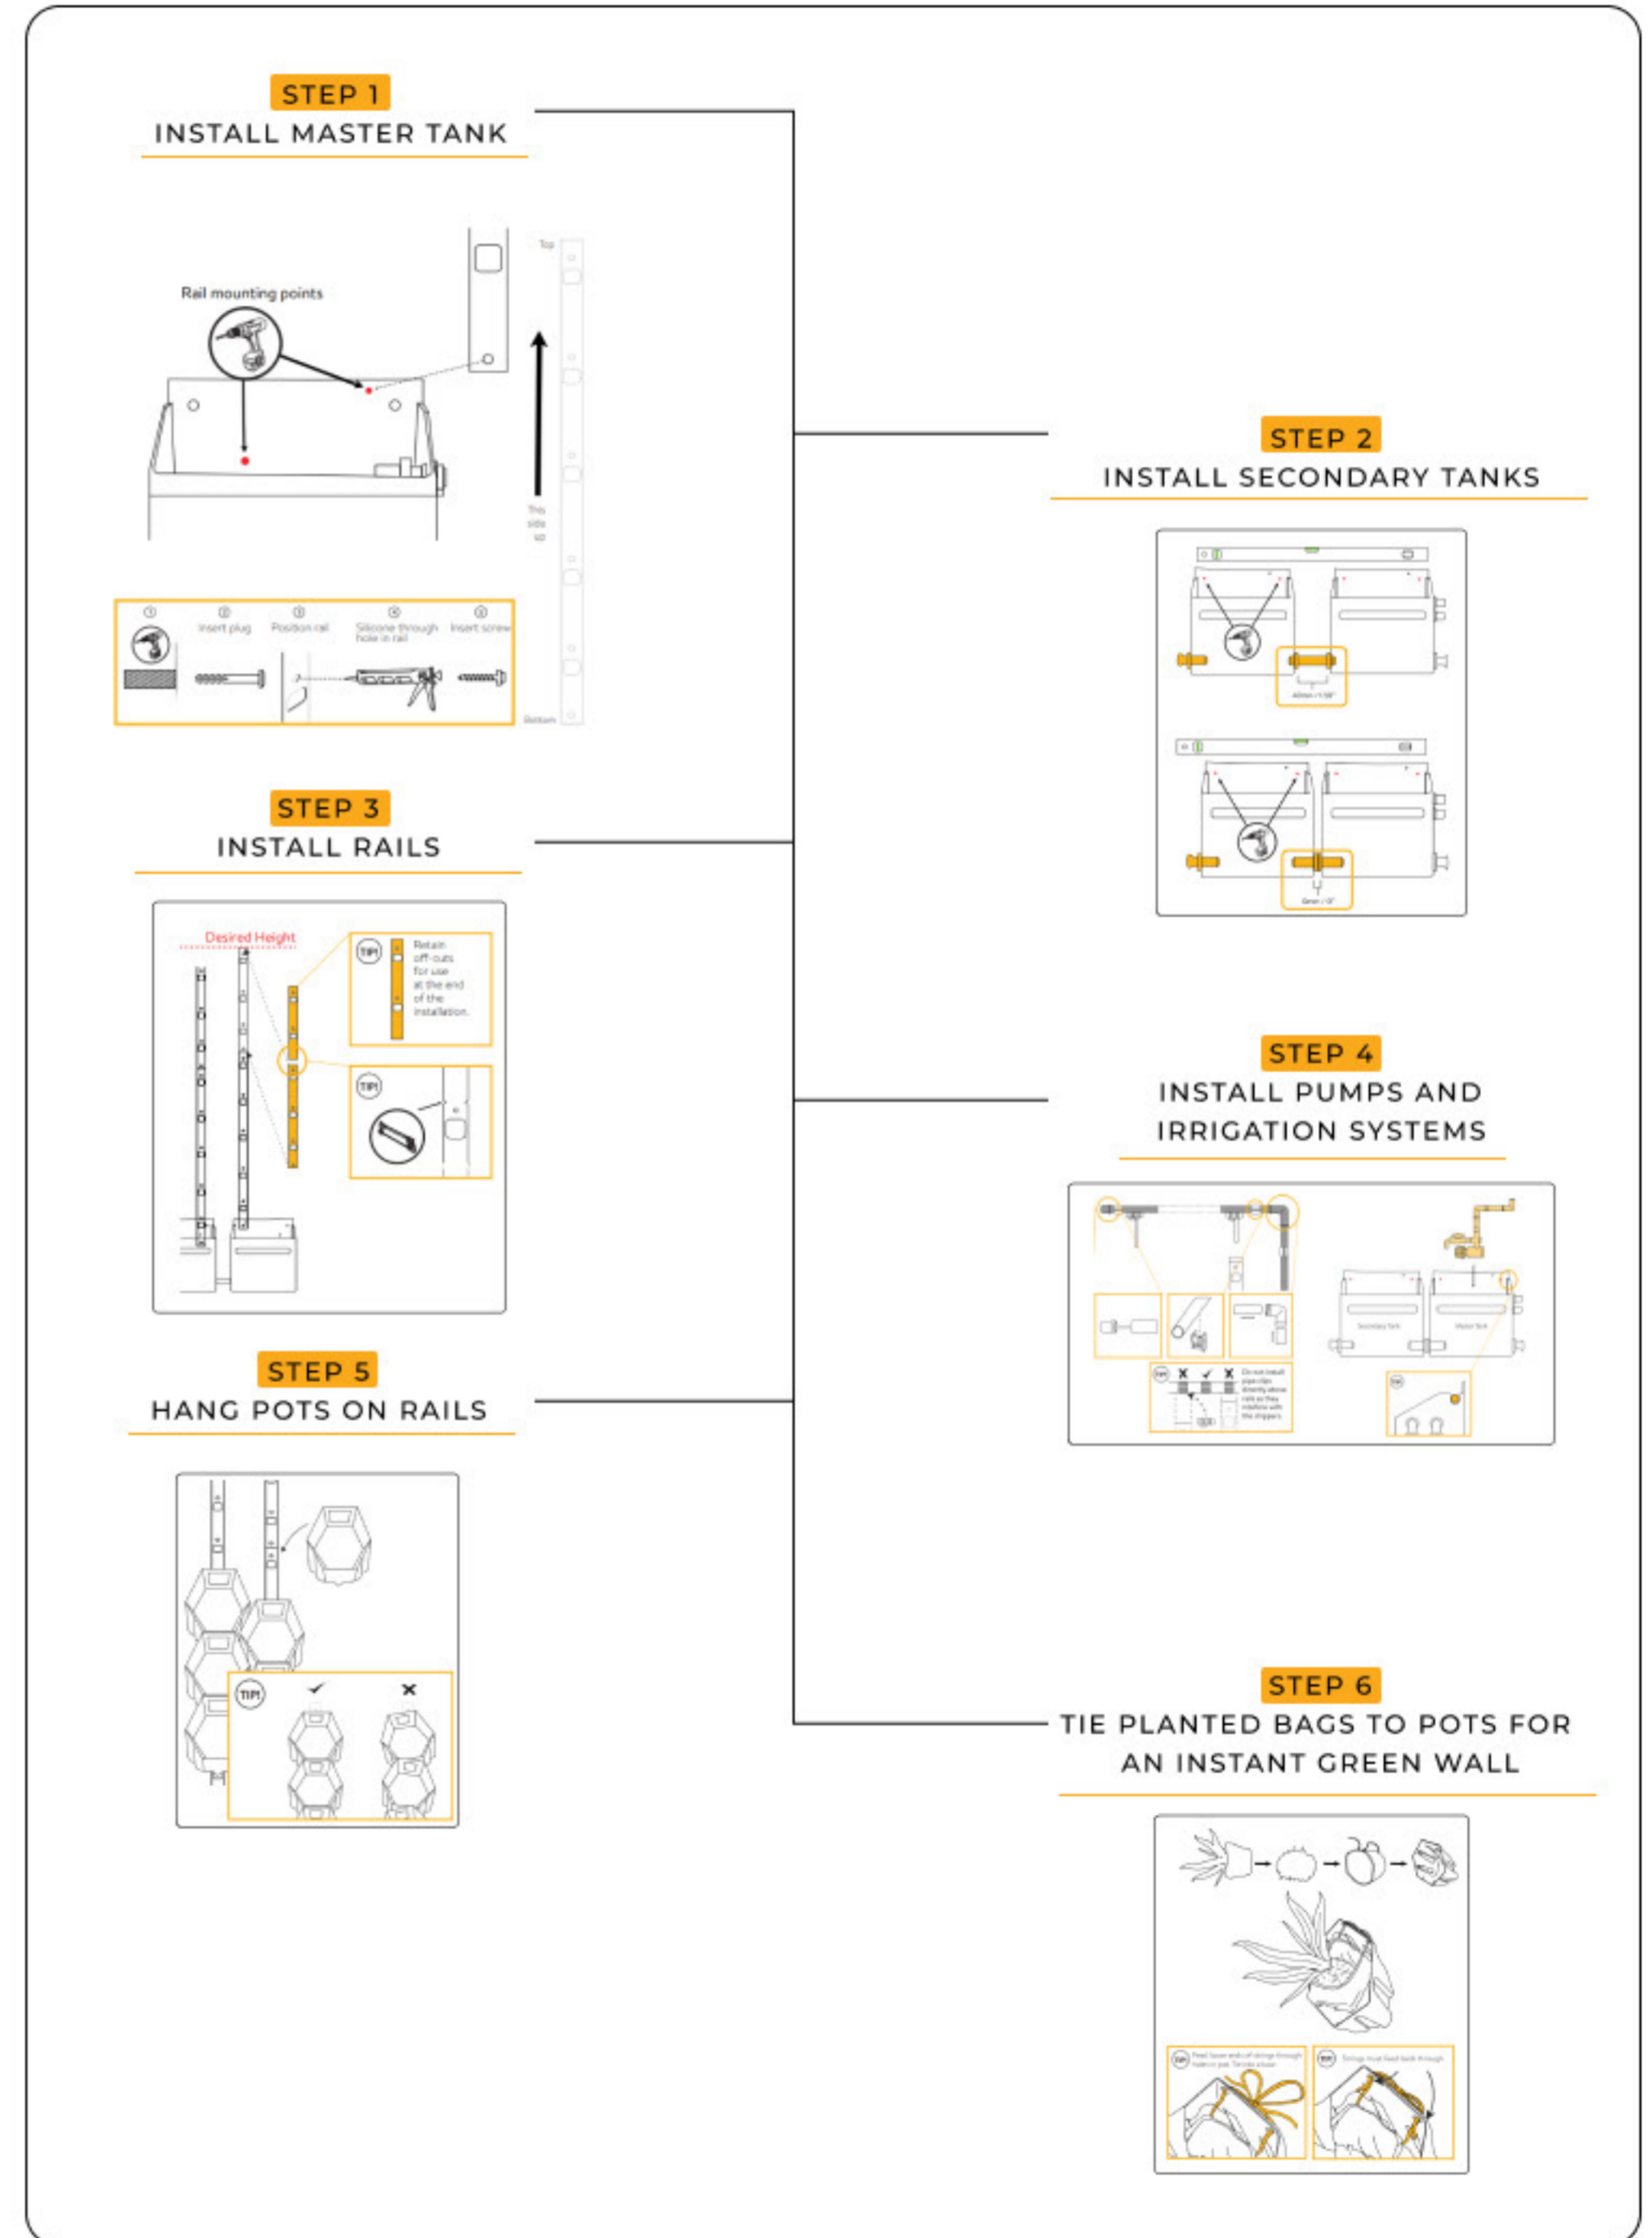

Our system is modular and scalable. From a small 20 pot, a full scale commercial project, the Gamlaa system can adapt to meet the requirements.

FEATURES

“CLIP ON, CLIP OFF” - TO MAINTAIN THE GREENWALL

The simple clip-on and off pots are easily swapped, so changing the wall's design or replacing plants is a quick, painless task.

THREE SYSTEMS, ONE SMART DESIGN

Gamlaa has engineered three efficient systems into one smart design to give you a fully-inclusive universal solution to your greenwall requirements.

COMPONENT TEARDOWN

INSTALLATION JOURNEY

EQUIPMENT REQUIRED

- DROP SHEET
- DRILL
- TAPE MEASURE
- HACK SAW
- BOX CUTTER
- SILICONE
- STAR SCREWDRIVER
- FLASHLIGHT
- SPIRIT LEVEL
- VACUUM CLEANER
- SOAPY WATER
- MASKING TAPE

IRRIGATION SYSTEM

An automatic watering system with filtration