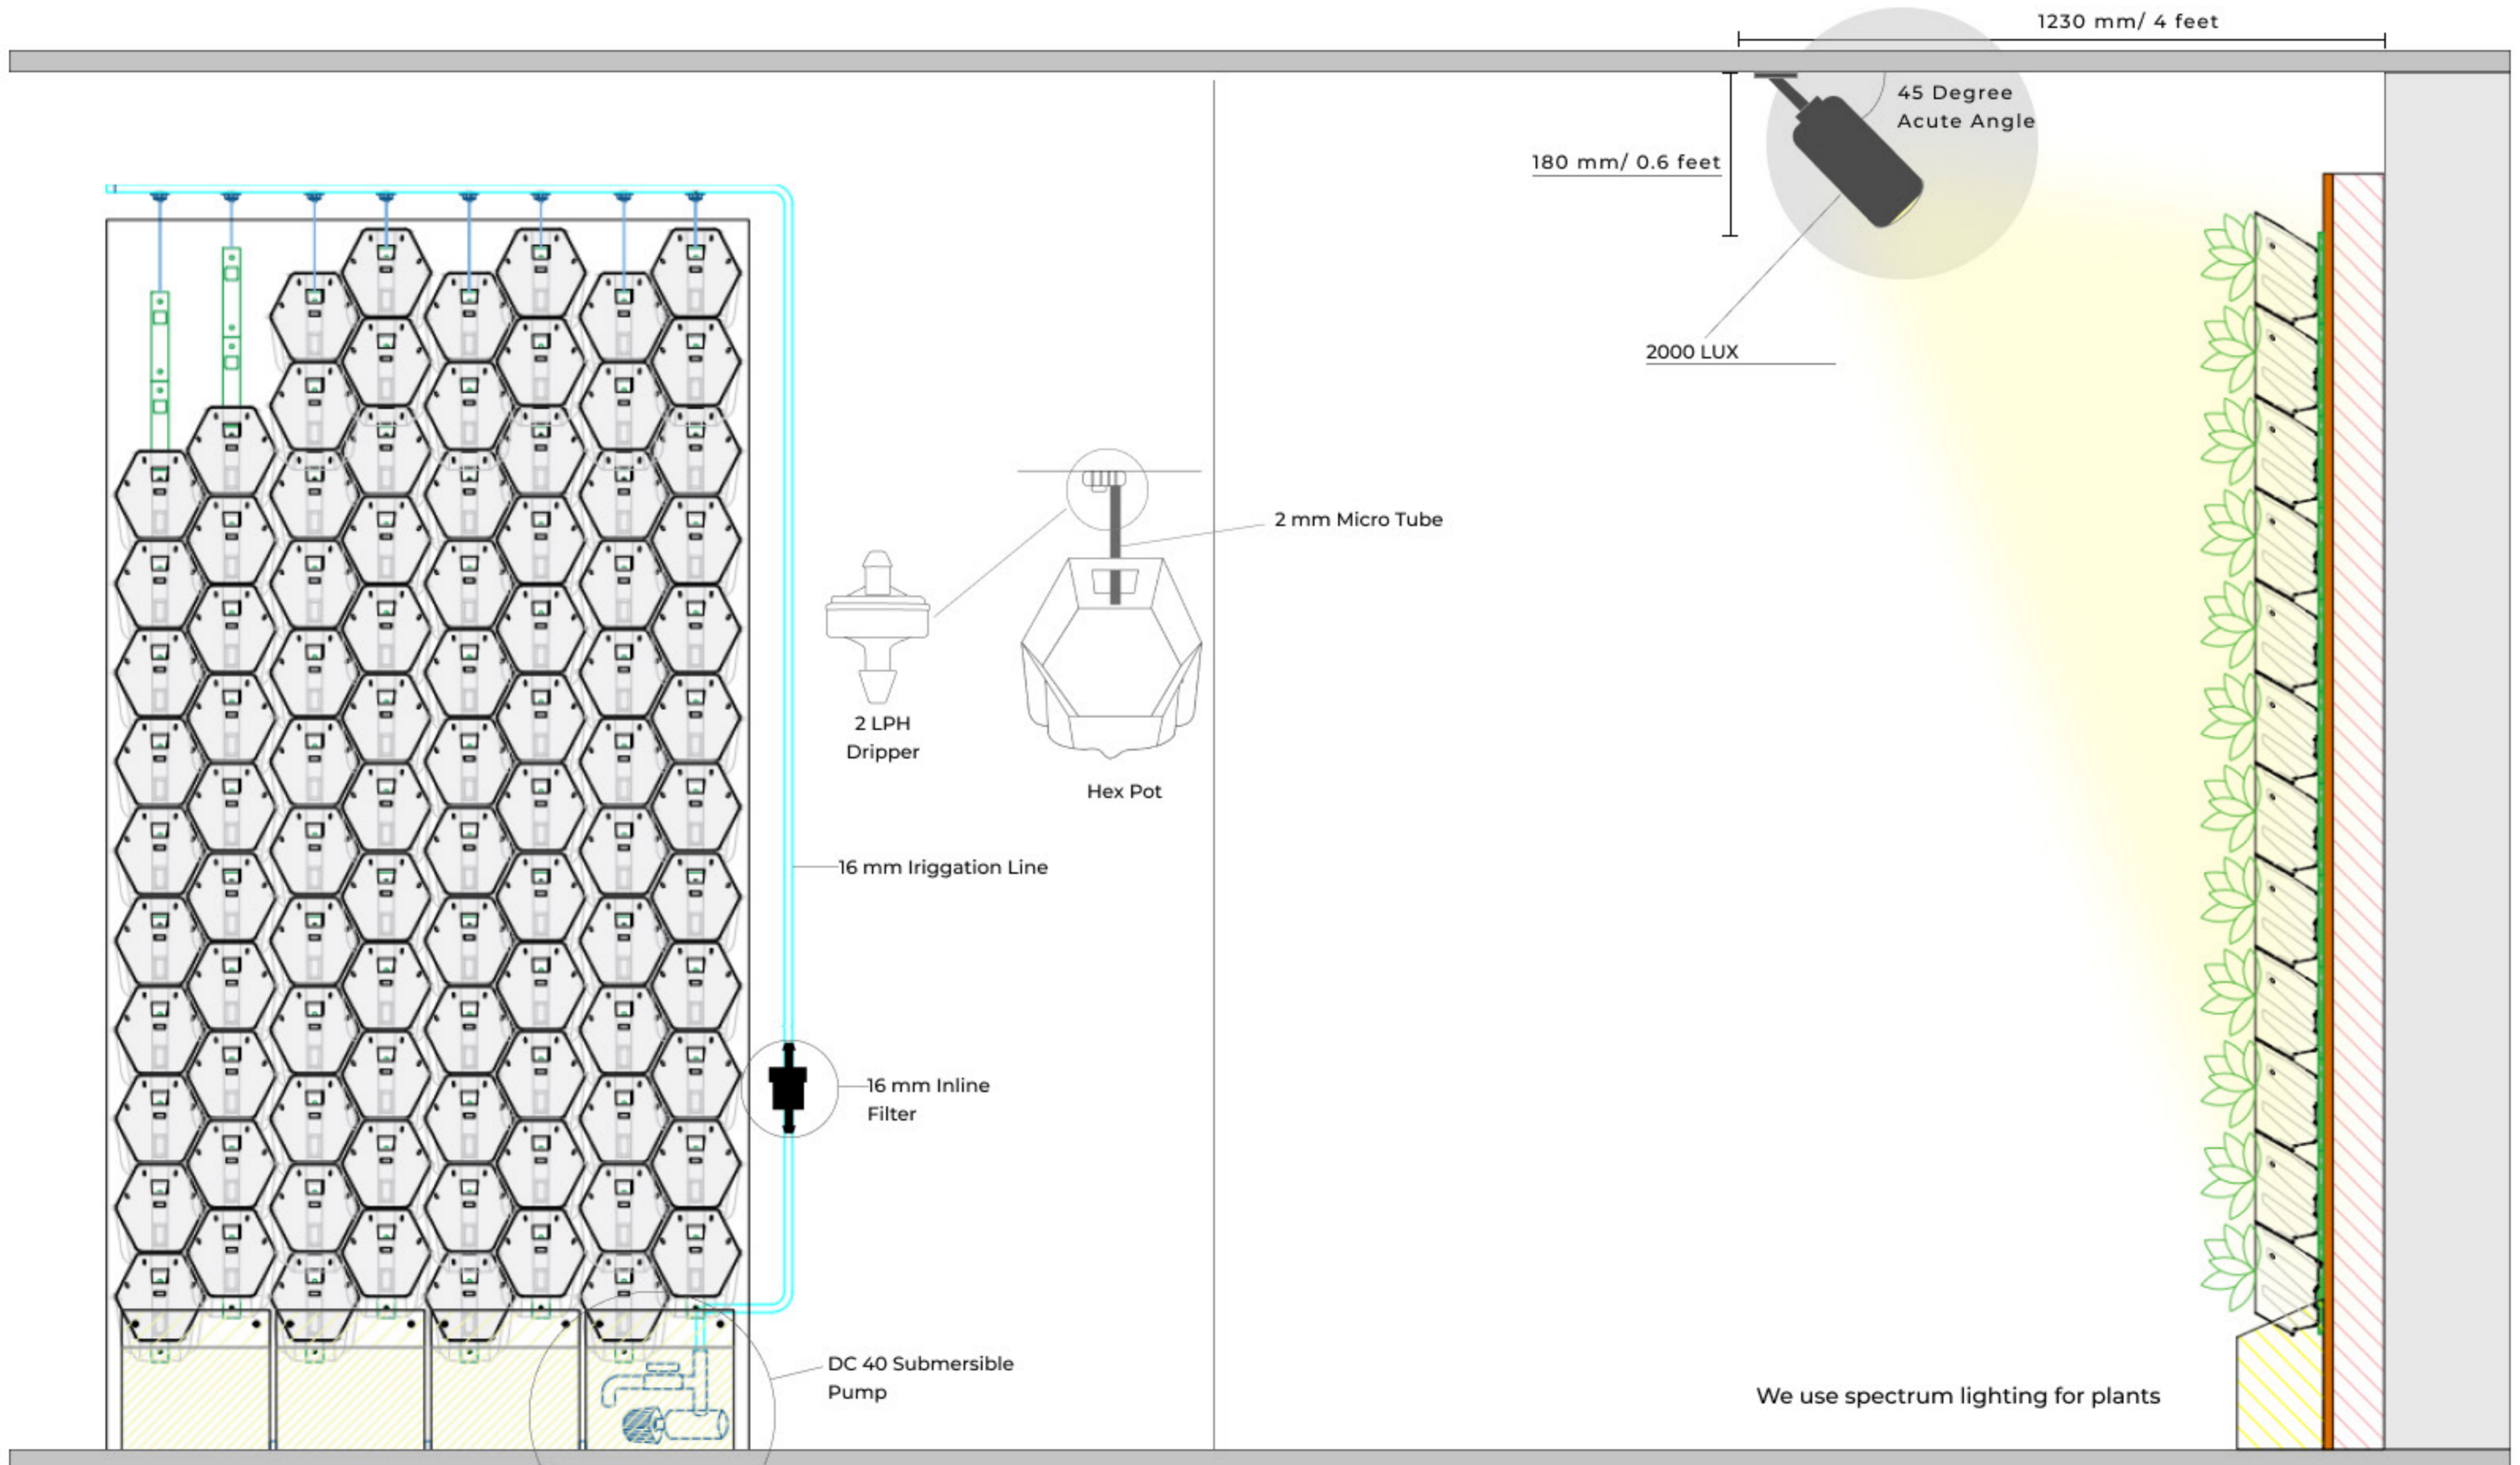

IRRIGATION SYSTEM

An automatic watering system with filtration

LIGHTING SYSTEM

Grow lighting helps development of plants