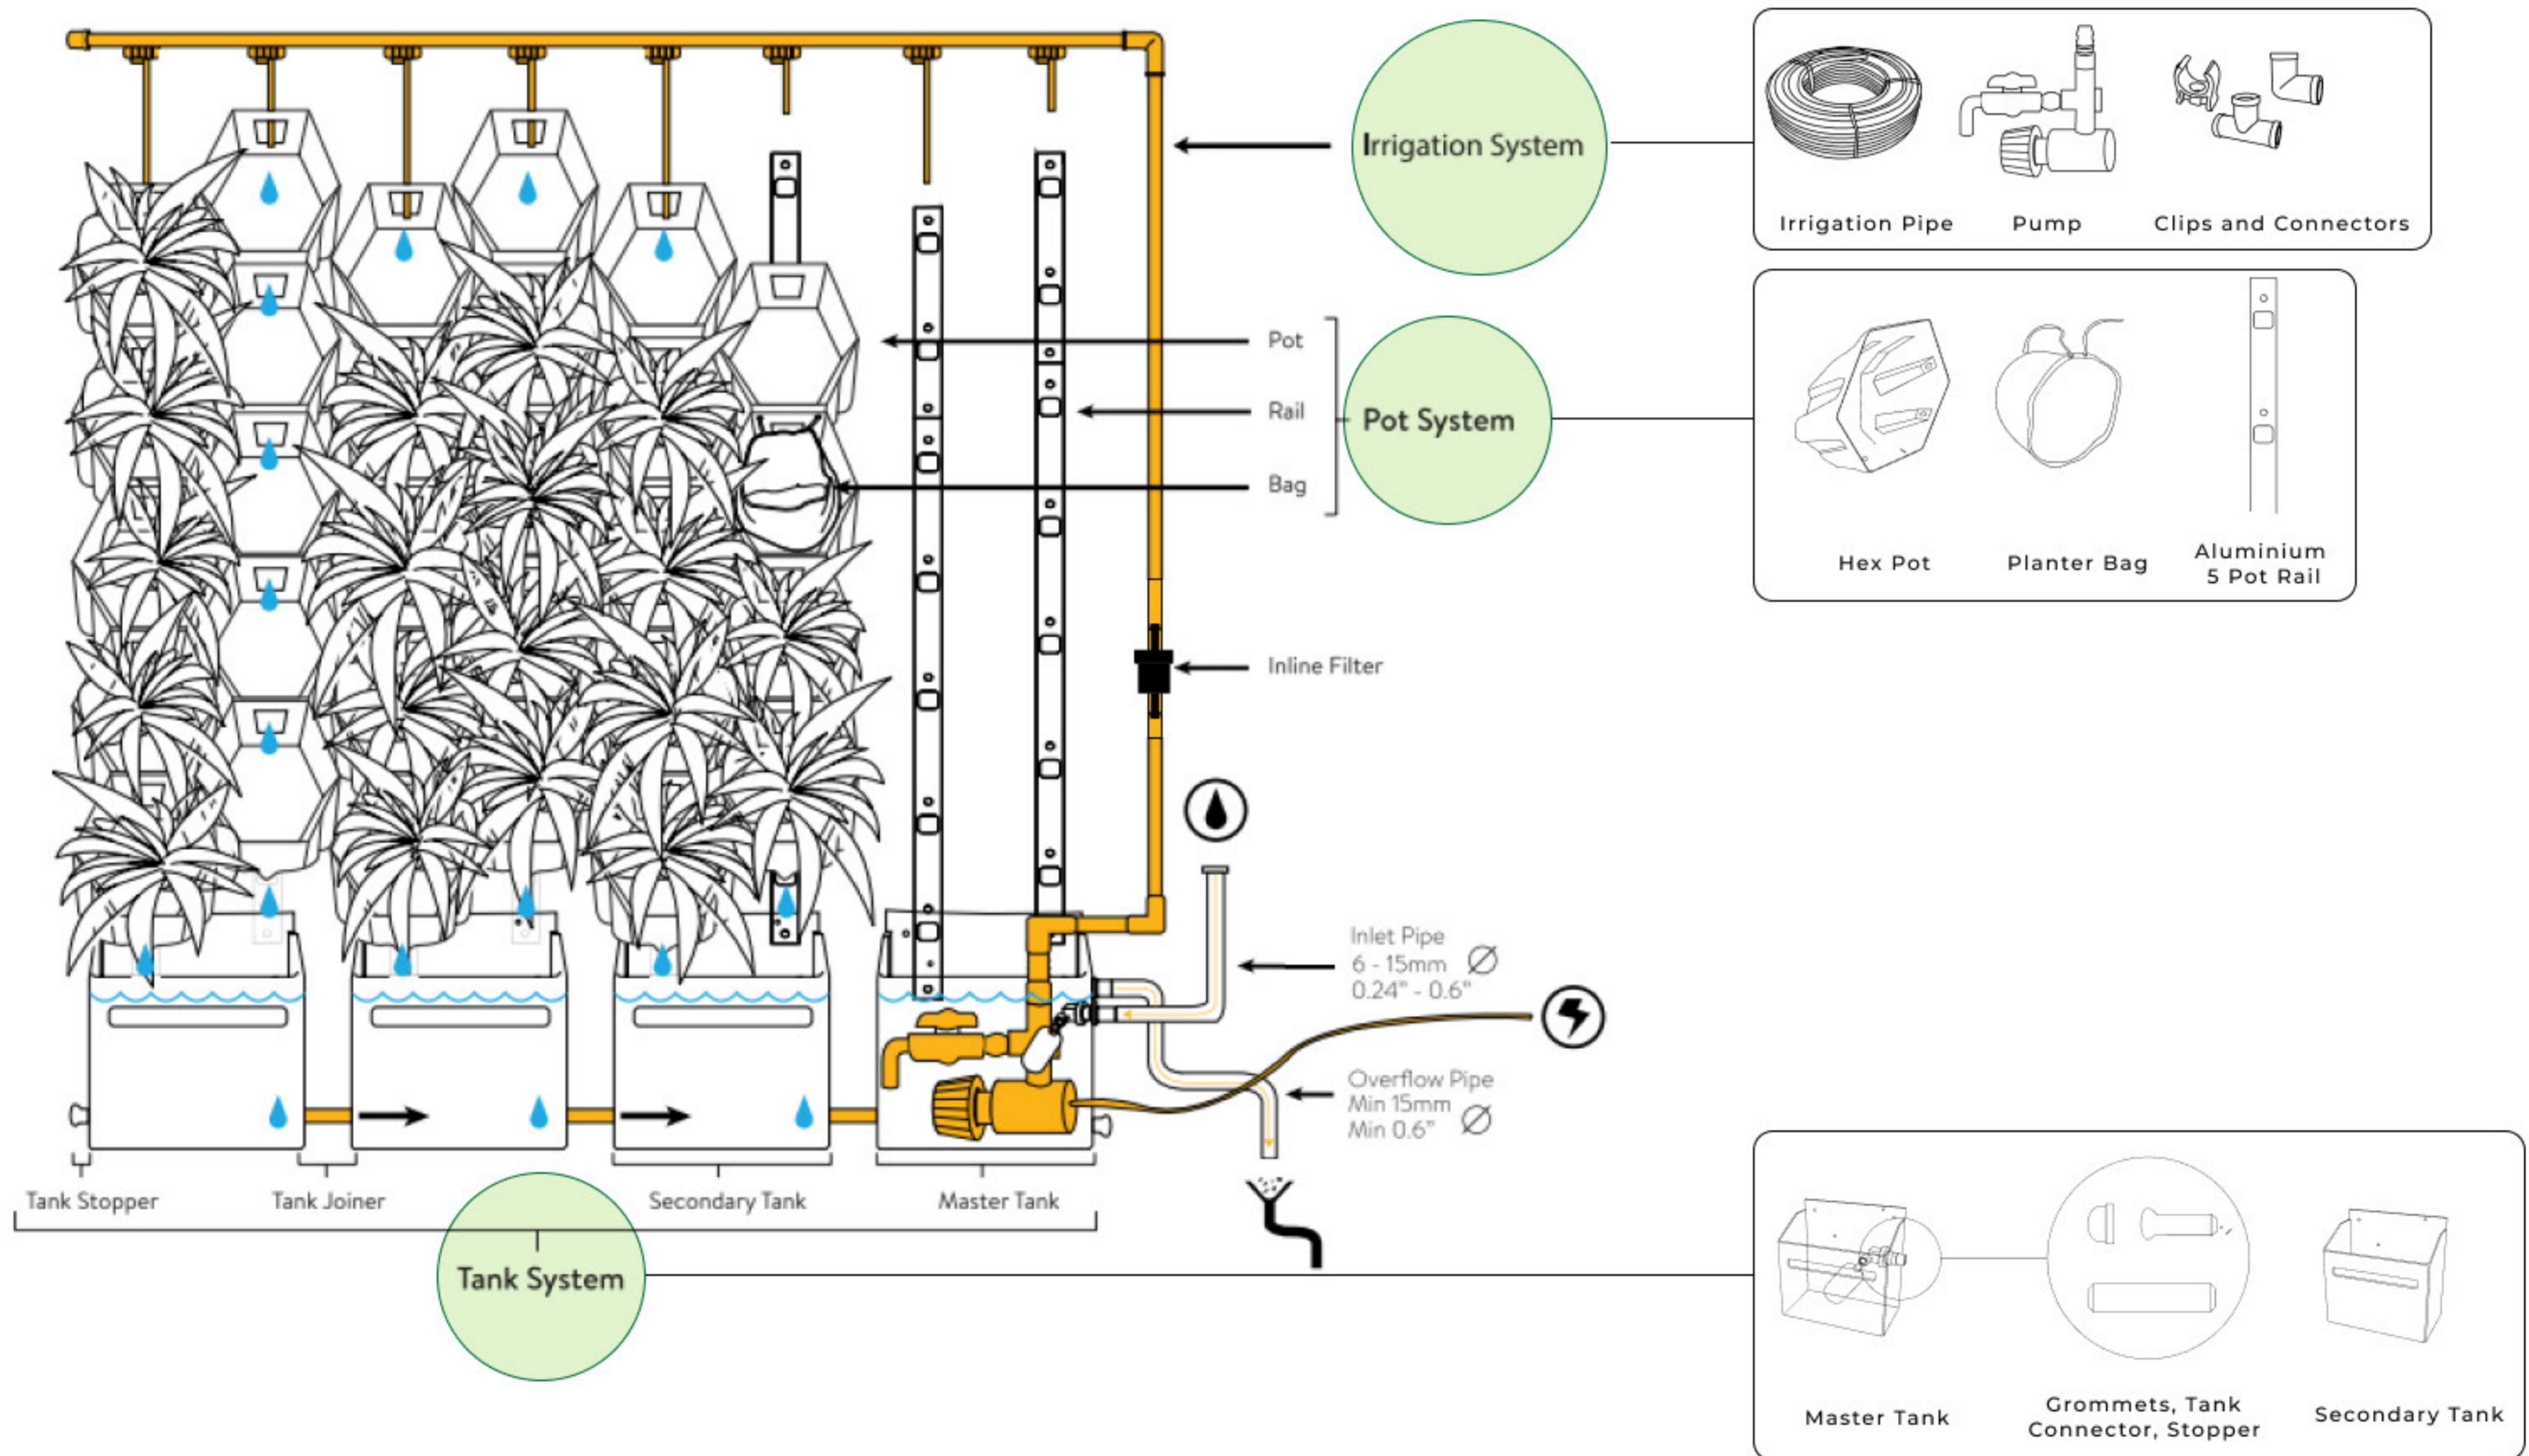

The system is controlled by a simple pump and a drip irrigation system. The water is collected in the tanks and redistributed throughout the Greenwall.

BENEFITS

Boosts employee morale and happiness

Reduces stress in the workplace and increases wellbeing

Our system is modular and scalable. From a small 20 pot, a full scale commercial project, the Gamlaa system can adapt to meet the requirements.

FEATURES

“CLIP ON, CLIP OFF” - TO MAINTAIN THE GREENWALL

The simple clip-on and off pots are easily swapped, so changing the wall's design or replacing plants is a quick, painless task.

THREE SYSTEMS, ONE SMART DESIGN

Gamlaa has engineered three efficient systems into one smart design to give you a fully-inclusive universal solution to your greenwall requirements.

COMPONENT TEARDOWN

INSTALLATION JOURNEY

EQUIPMENT REQUIRED

- DROP SHEET
- DRILL
- TAPE MEASURE
- HACK SAW
- BOX CUTTER
- SILICONE
- STAR SCREWDRIVER
- FLASHLIGHT
- SPIRIT LEVEL
- VACUUM CLEANER
- SOAPY WATER
- MASKING TAPE

IRRIGATION SYSTEM

An automatic watering system with filtration