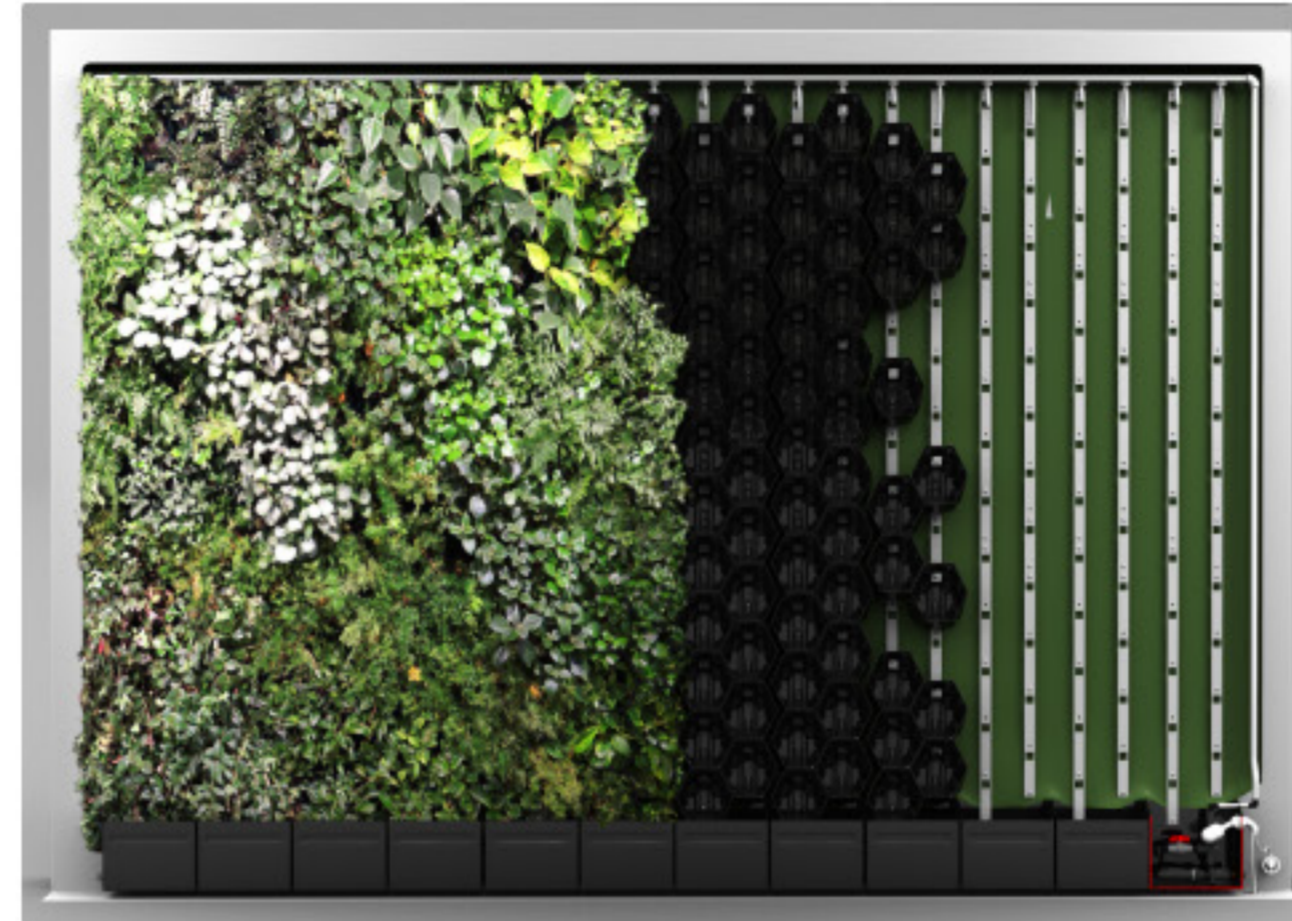

EXPERIENCE THE CONNECTION WITH NATURE

INDOOR GREENWALLS | OUTDOOR GREENWALLS | SEMI-SHADE GREENWALLS

The unique hexagon shape of the pots allows for perfect nesting. This ensures minimal gaps between the plants.

Our system is modular and scalable. From a small 20 pot, a full scale commercial project, the Gamlaa system can adapt to meet the requirements.

FEATURES

“CLIP ON, CLIP OFF” - TO MAINTAIN THE GREENWALL

The simple clip-on and off pots are easily swapped, so changing the wall's design or replacing plants is a quick, painless task.